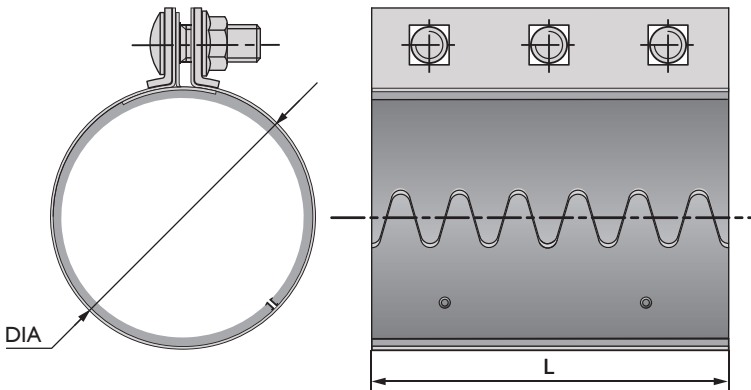

L in	2 Bolts	3 Bolts	4 Bolts	
		3.94	5.90	7.87
SIZE OD	1-1/2" to 8"