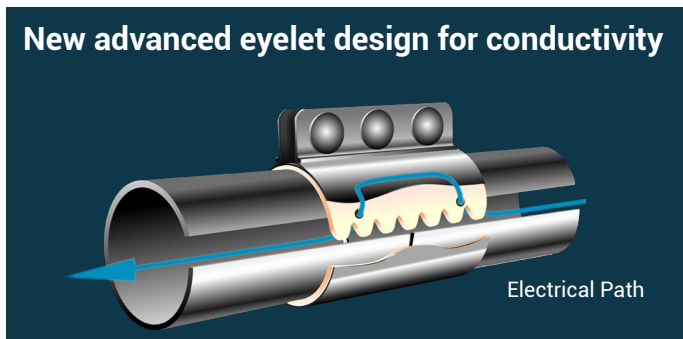

SPECIFICATIONS AND STANDARDS

- Sizes: 1 1/2" up to 8" tubing
- Outside skin and gasket cover in galvanized steel
- Zinc plated carriage bolt with flange nut (no washer needed)
- White NBR FDA gasket or black rubber SBR gasket -22°F/+230°F

OPTIONS

- All stainless steel 304L version
- Silicone VMQ White gasket -85°F/+437°F
- Viton FPM Black gasket -4°F/+482°F
- Conductivity strip in copper CU A1
- Gasket protective ring in stainless steel 304L

TUBING SIZE OD	COUPLING SIZE OD	PRODUCT CODE	NUMBER OF BOLTS	GASKET COLOR	PART NUMBER
1 1/2	1.500	BC-L	2	Black	50601-152210
1 3/4	1.750	BC-L	2	Black	50601-182210
2	2.000	BC-L	2	Black	50601-202210
2 1/8	2.125	BC-L	2	Black	50601-212210
2 1/2	2.500	BC-L	2	Black	50601-252210
3	3.000	BC-M	3	Black	50602-302210
3 1/2	3.500	BC-M	3	Black	50602-352210
4	4.000	BC-M	3	Black	50602-402210
1 1/2	1.500	BC-HL	3	Black	50603-151310
1 1/2	1.500	BC-HL	3	White	50603-151320
1 3/4	1.750	BC-HL	3	Black	50603-181310
1 3/4	1.750	BC-HL	3	White	50603-181320
2	2.000	BC-HL	3	Black	50603-201310
2	2.000	BC-HL	3	White	50603-201320
2 1/8	2.125	BC-HL	3	Black	50603-211310
2 1/8	2.125	BC-HL	3	White	50603-221320
2 1/2	2.500	BC-HL	3	Black	50603-251310
2 1/2	2.500	BC-HL	3	White	50603-251320
3	3.000	BC-HL	3	Black	50603-301310
3	3.000	BC-HL	3	White	50603-301320
3	3.000	BC-HL	4	Black	50603-301410
3	3.000	BC-HL	3	White	50603-301420
3 1/2	3.500	BC-HL	3	Black	50603-351310
3 1/2	3.500	BC-HL	3	White	50603-351320
3 1/2	3.500	BC-HL	4	Black	50603-351410
3 1/2	3.500	BC-HL	3	White	50603-351420
4	4.000	BC-HL	3	Black	50603-401310
4	4.000	BC-HL	3	White	50603-401320
4	4.000	BC-HL	4	Black	50603-401410
4	4.000	BC-HL	3	White	50603-401420
5	5.000	BC-HL	3	Black	50603-501310
5	5.000	BC-HL	3	White	50603-501320
5	5.000	BC-HL	4	Black	50603-501410
5	5.000	BC-HL	3	White	50603-501420
6	6.000	BC-HL	3	Black	50603-601310
6	6.000	BC-HL	3	White	50603-601320
6	6.000	BC-HL	4	Black	50603-601410
6	6.000	BC-HL	3	White	50603-601420
8	8.000	BC-HL	3	Black	50603-801310
8	8.000	BC-HL	3	White	50603-801320
8	8.000	BC-HL	4	Black	50603-801410
8	8.000	BC-HL	4	White	50603-801420